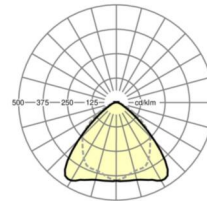

CHARACTERISTICS

Order number	19510024160
EAN number	4020863426201
Commodity code	94051190
Certification mark	IP 20, Protection class I, ENEC10 VDE, F, HACCP DIN10500/Food/IFS-application-related suitability/BRC, Indoor, CE
Impact resistance (IK rating)	IK03 (-20°C bis 35°C)
Ambient temperatur	ta -20°C to 35°C
Warranty period	5 years
State funding programs	BEG - Federal funding for efficient buildings (valid only for Germany)

ELECTRICAL ENGINEERING

Controller	Electronic driver (1 pcs.)
System output	36W
Mains voltage	230V/50Hz
Circuit breakers (inrush current)	17 pieces/B10, 28 pieces/B16, 29 pieces/C10, 48 pieces/C16
Energy efficiency class/light source	B

LIGHTING TECHNOLOGY

Placement	LED, Colour rendering/Light colour CRI ≥ 80 / 6500K
Colour tolerance (MacAdam)	3SDCM
Nominal luminous flux	6638lm
LED service life	50000h L80/B10 (Tq 35°C), 70000h L80/B50 (Tq 35°C)
Luminaire luminous efficiency	186lm/W
Beam angle	95° (C0) / 95° (C90)
UGR lat./long.	20.6 / 22.0

MECHANICS

Housing colour	traffic white RAL 9016
Dimensions (LxWxDxH)	2299mm x 55mm x 37mm
Weight (net)	2.2kg
Type of installation	Mounting rail system installation, Light structure

Dimensions

L	2299 mm	Length
B	55 mm	Width
H	37 mm	Height

DEEP-LINK

<https://www.regiolux.de/en/article/19510024160>

Reference	LED 7000lm 865
ηLB	100 %
Φ ↓/↑	98 % / 2 %
UGR lat./long.	20.6 / 22.0